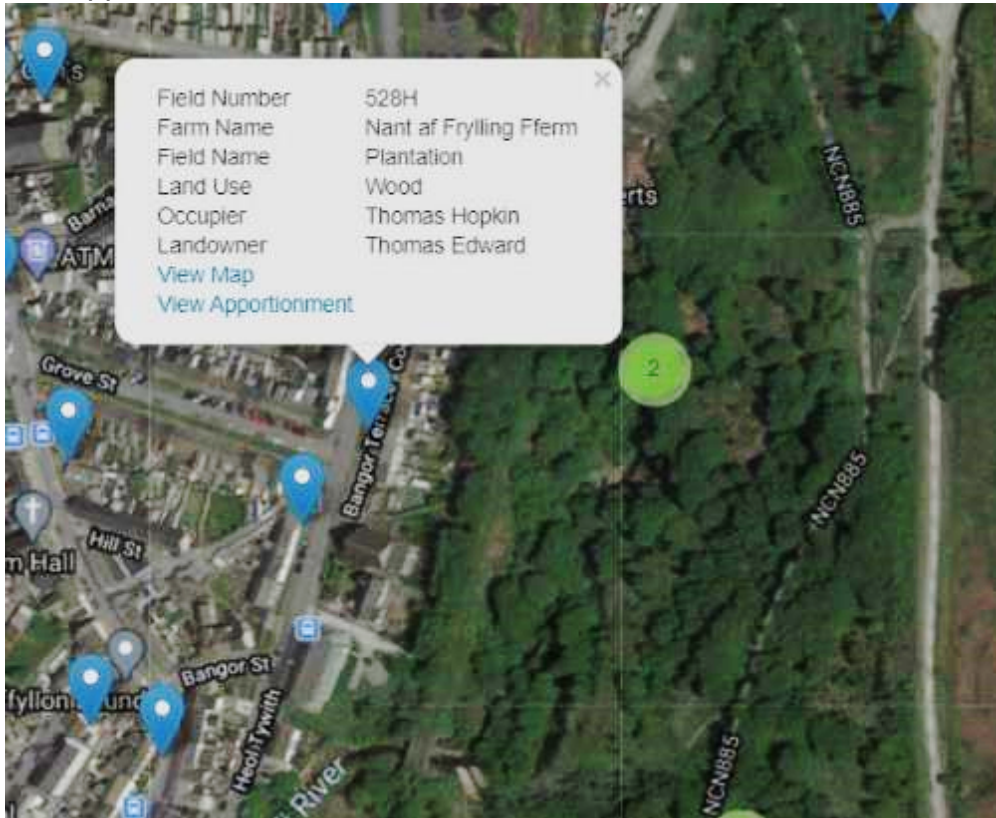

Appendix A – Tithe Map Images

- Picton Avenue, Bridgend

Satellite image

Tithe plan

Apportionment

- Picton Gardens and Close, Bridgend

Satellite image

Tithe plan

Field 263 Apportionment (landowner's name has been transcribed incorrectly; it should read Robert Nichol Esquire)

Field 264 Apportionment

- Picton Street, Kenfig Hill

Satellite image

Tithe plan

Apportionment

- Picton Avenue, Porthcawl

Satellite image

Tithe plan

Field 581 Apportionment

Field 603 Apportionment

- Picton Street / Picton Place, Nantuffyllon
Satellite image

Tithe plan

Field 526aH Apportionment

Field 528H Apportionment

Field 530H Apportionment

Field 541H Apportionment

Field 542H Apportionment

Field 543H Apportionment

Field 552H Apportionment