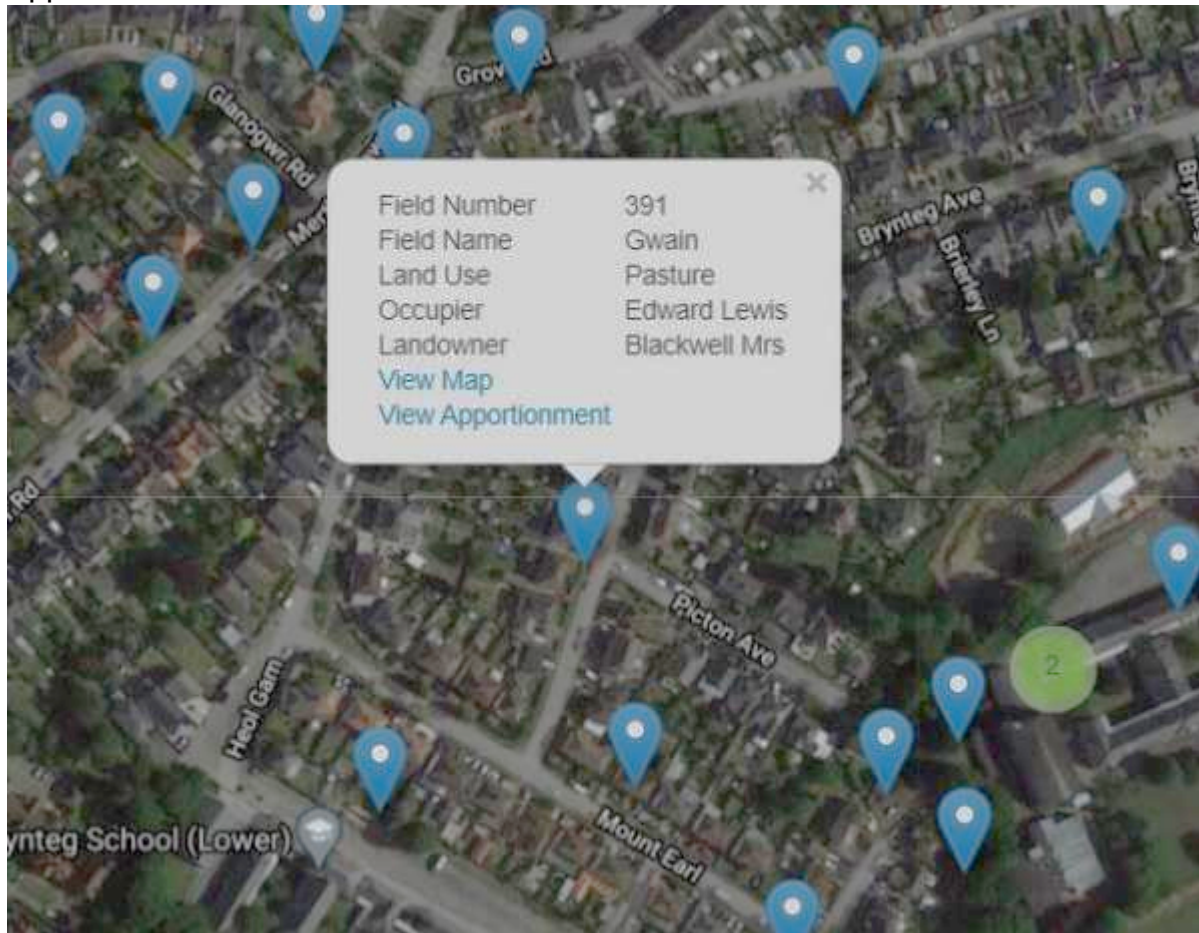

Appendix A – Tithe Map Images

- Picton Avenue, Bridgend

Satellite image

Tithe plan

Apportionment

- Picton Gardens and Close, Bridgend

Satellite image

Tithe plan

Field 263 Apportionment (landowner's name has been transcribed incorrectly; it should read Robert Nichol Esquire)

Field 264 Apportionment

- Picton Street, Kenfig Hill

Satellite image

Tithe plan

Apportionment

- Picton Avenue, Porthcawl

Satellite image

Tithe plan

Field 581 Apportionment

Field 603 Apportionment

- Picton Street / Picton Place, Nantuffyllon
Satellite image

Tithe plan

Field 526aH Apportionment