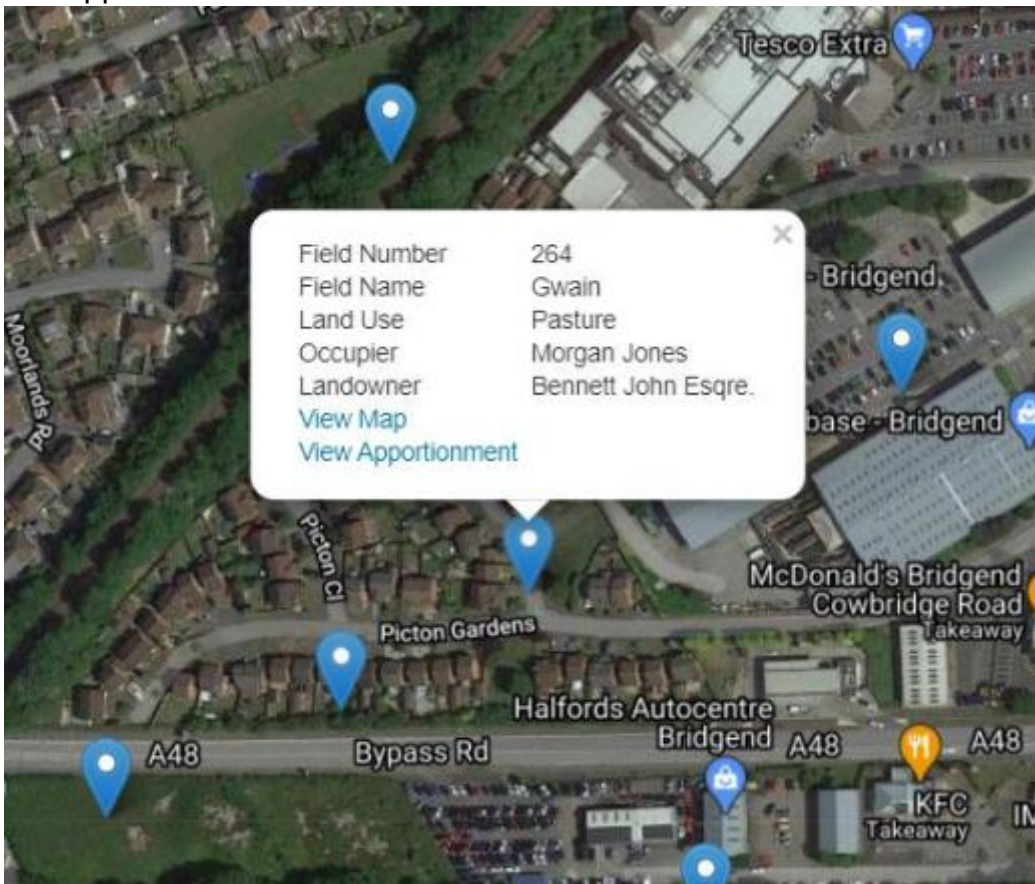

Appendix A – Tithe Map Images

- Picton Avenue, Bridgend

Satellite image

Tithe plan

Apportionment

- Picton Gardens and Close, Bridgend

Satellite image

Tithe plan

Field 263 Apportionment (landowner's name has been transcribed incorrectly; it should read Robert Nichol Esquire)

Field 264 Apportionment

- Picton Street, Kenfig Hill

Satellite image

Tithe plan

Apportionment

- Picton Avenue, Porthcawl

Satellite image

Tithe plan

Field 581 Apportionment

Field 603 Apportionment

- Picton Street / Picton Place, Nantuffyllon
Satellite image

Tithe plan

Field 526aH Apportionment