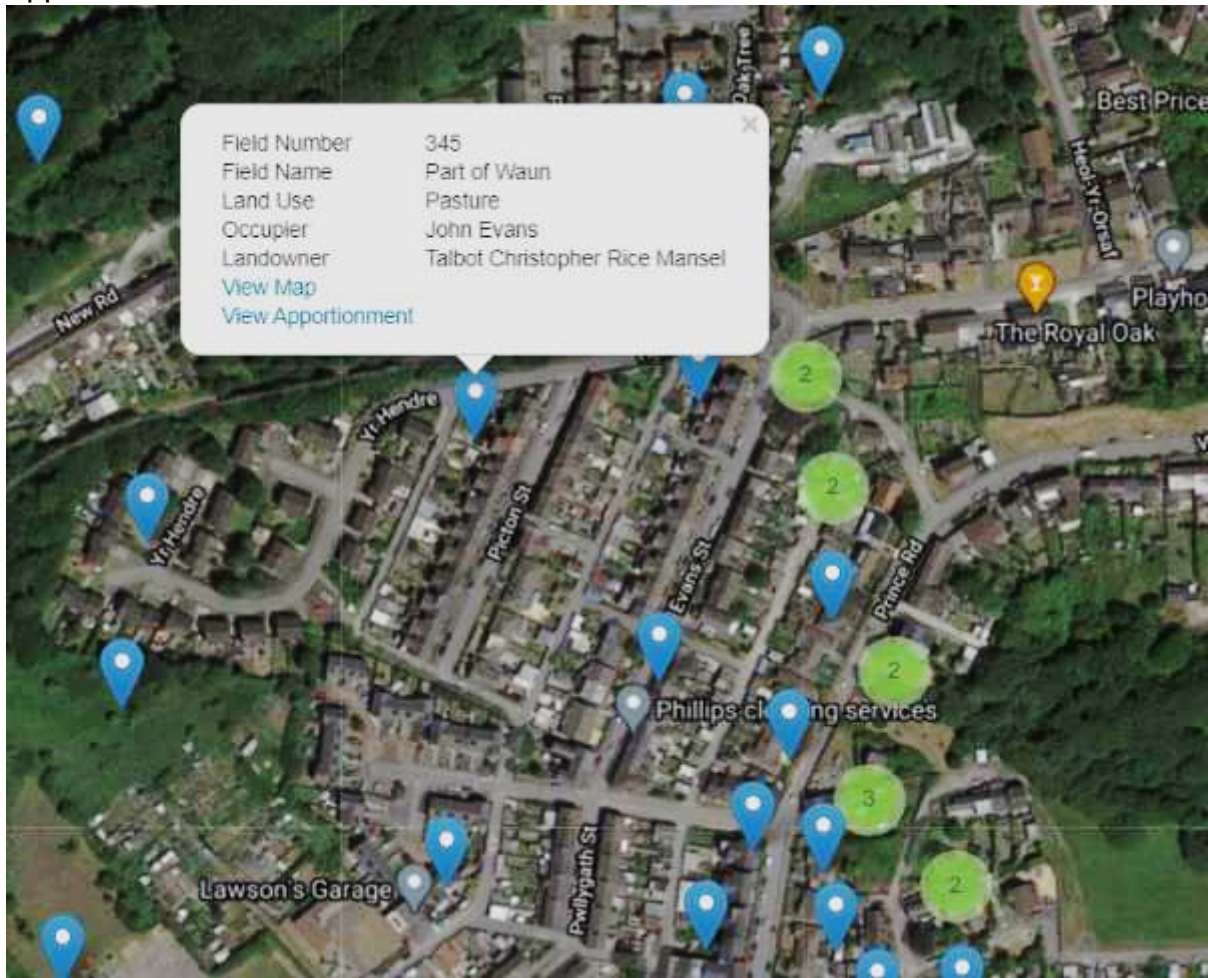

Appendix A – Tithe Map Images

- Picton Avenue, Bridgend

Satellite image

Tithe plan

Apportionment

- Picton Gardens and Close, Bridgend

Satellite image

Tithe plan

Field 263 Apportionment (landowner's name has been transcribed incorrectly; it should read Robert Nichol Esquire)

Field 264 Apportionment

- Picton Street, Kenfig Hill

Satellite image

Tithe plan

Apportionment

- Picton Avenue, Porthcawl

Satellite image

Tithe plan

Field 581 Apportionment

Field 603 Apportionment

- Picton Street / Picton Place, Nantuffyllon
Satellite image

Tithe plan

Field 526aH Apportionment