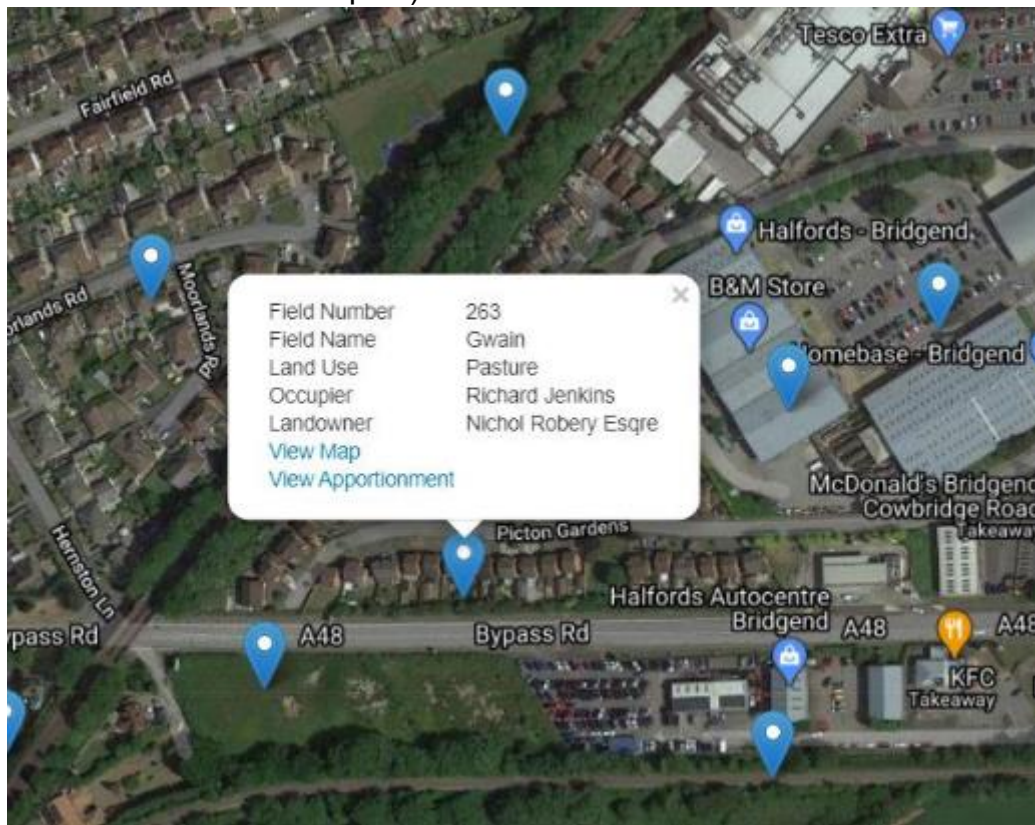

Appendix A – Tithe Map Images

- Picton Avenue, Bridgend

Satellite image

Tithe plan

Apportionment

- Picton Gardens and Close, Bridgend

Satellite image

Tithe plan

Field 263 Apportionment (landowner's name has been transcribed incorrectly; it should read Robert Nichol Esquire)

Field 264 Apportionment

- Picton Street, Kenfig Hill

Satellite image

Tithe plan

Apportionment

- Picton Avenue, Porthcawl

Satellite image

Tithe plan

Field 581 Apportionment

Field 603 Apportionment

- Picton Street / Picton Place, Nantuffyllon
Satellite image

Tithe plan

Field 526aH Apportionment