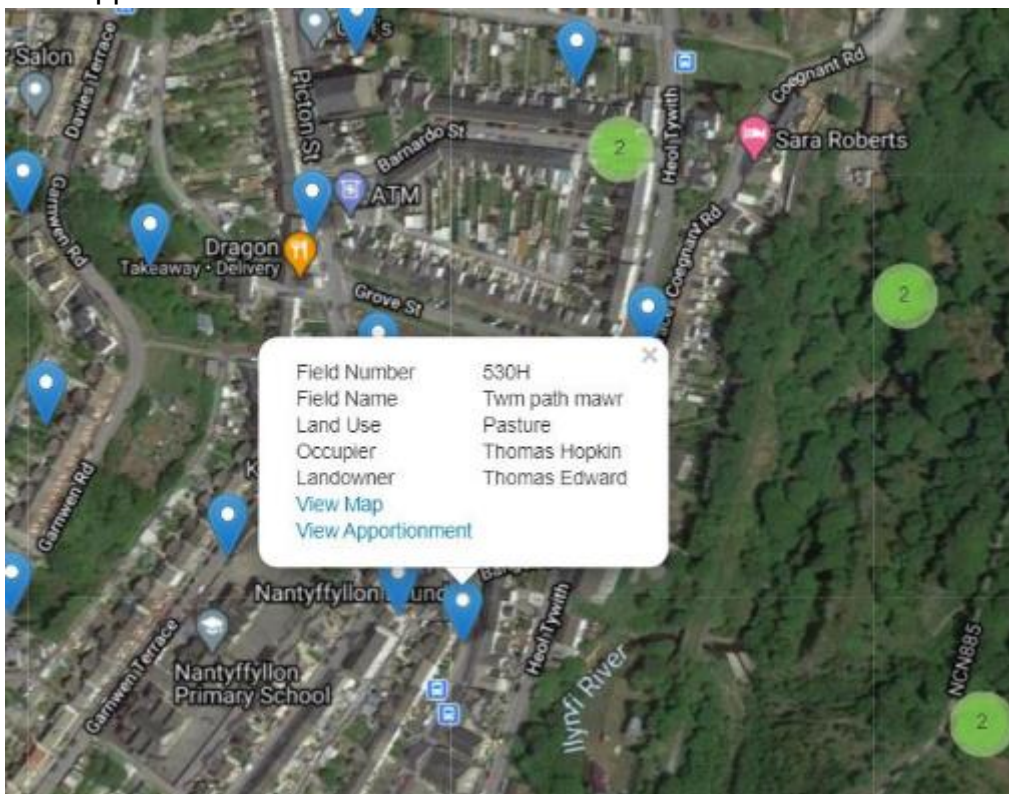

Field 530H Apportionment