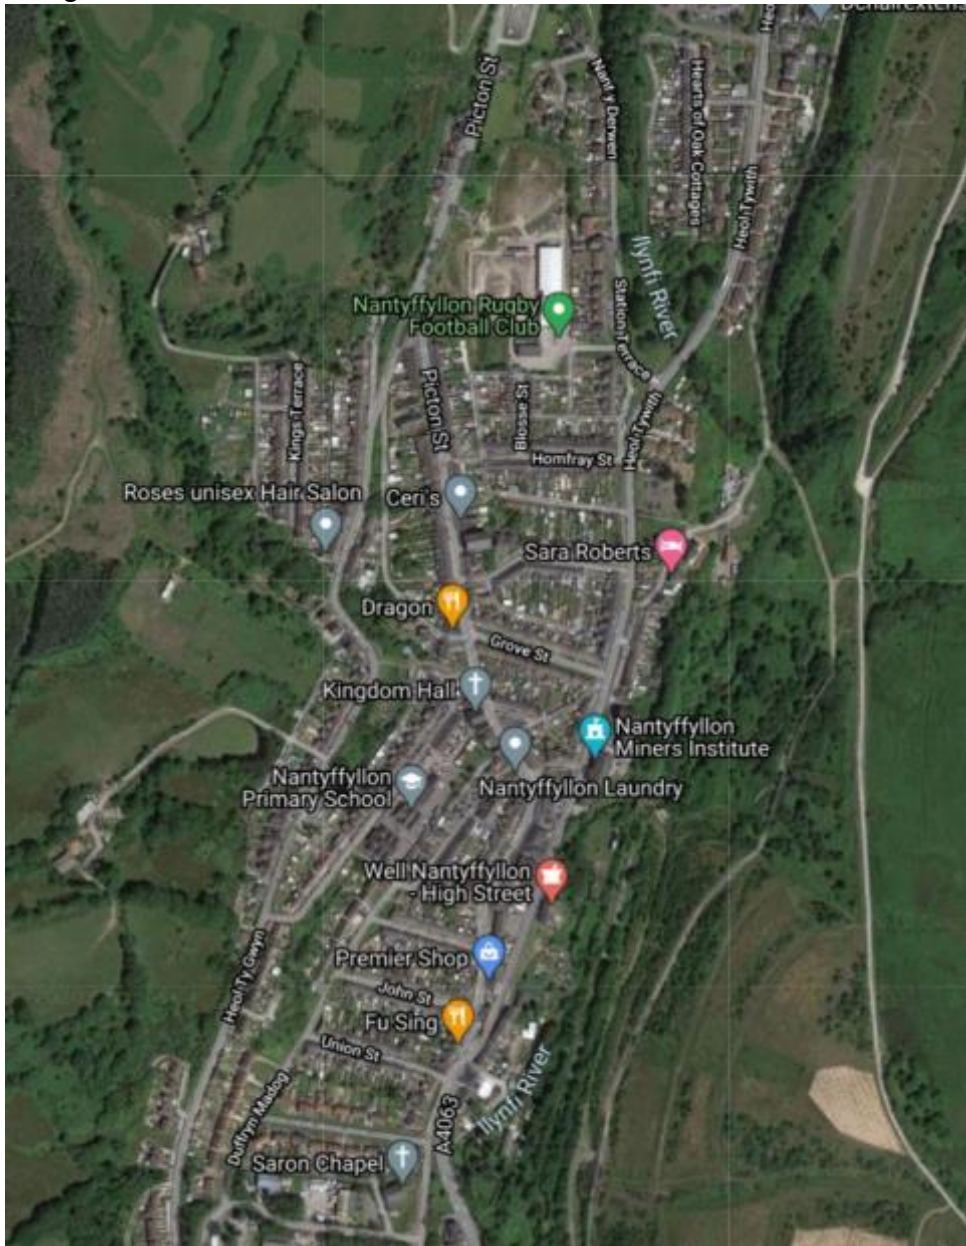

Appendix A – Tithe Map Images

- Picton Avenue, Bridgend

Satellite image

Tithe plan

Apportionment

- Picton Gardens and Close, Bridgend

Satellite image

Tithe plan

Field 263 Apportionment (landowner's name has been transcribed incorrectly; it should read Robert Nichol Esquire)

Field 264 Apportionment

- Picton Street, Kenfig Hill

Satellite image

Tithe plan

Apportionment

- Picton Avenue, Porthcawl

Satellite image

Tithe plan

Field 581 Apportionment

Field 603 Apportionment

- Picton Street / Picton Place, Nantuffyllon
Satellite image

Tithe plan

Field 526aH Apportionment