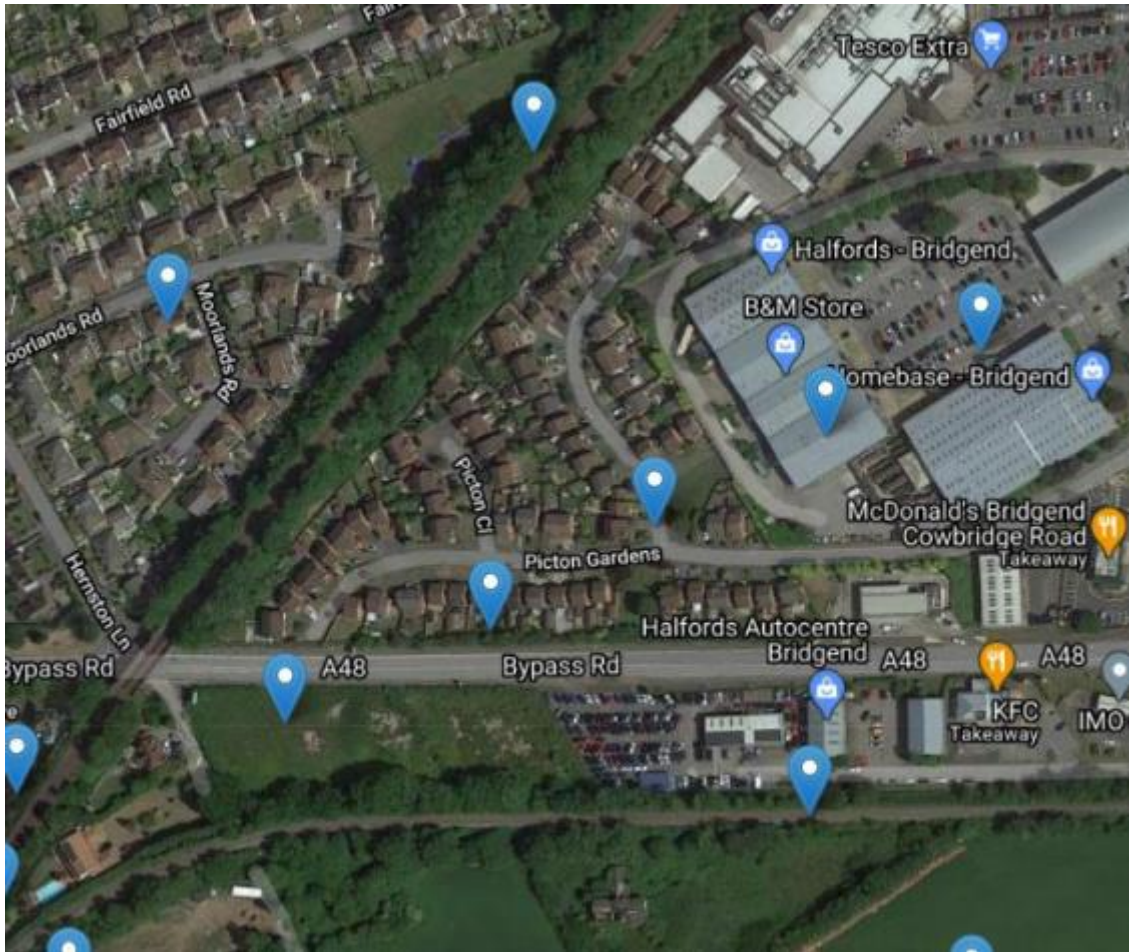

Appendix A – Tithe Map Images

- Picton Avenue, Bridgend

Satellite image

Tithe plan

Apportionment

- Picton Gardens and Close, Bridgend

Satellite image

Tithe plan

Field 263 Apportionment (landowner's name has been transcribed incorrectly; it should read Robert Nichol Esquire)

Field 264 Apportionment

- Picton Street, Kenfig Hill

Satellite image

Tithe plan

Apportionment

- Picton Avenue, Porthcawl

Satellite image

Tithe plan

Field 581 Apportionment

Field 603 Apportionment

- Picton Street / Picton Place, Nantuffyllon
Satellite image

Tithe plan

Field 526aH Apportionment